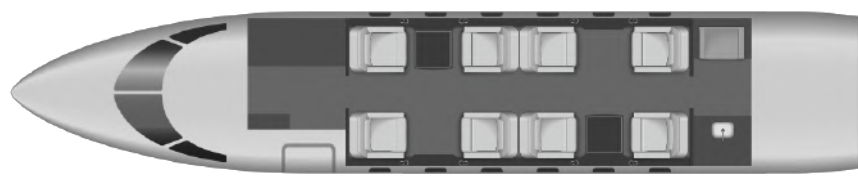

 | CHALLENGER 300

 | 8

DOMESTIC | 

Tail	N310VZ
Year	2012
Interior Remodel Year	2024
Exterior Remodel Year	2012
Baggage Space Ft ³	106
Range NM	3200
Air Speed KT	460
Base Airport	KOPF
Base State	FL
Cabin Height	6' 1"
Cabin Width	7' 2"
Cabin Length	28' 7"
Aircraft Type	Super Mid

INTERIOR AMENITIES

- ★ The Challenger 300 can travel up to 3,200 nautical miles, making it one of the longest-range private jets available
- ★ Large and roomy cabin offers passengers more than enough room for working or relaxing on non-stop coast-to-coast trips
- ★ GoGo Avance L5 WiFi Internet Service
- ★ Passengers have plenty of room to stretch their legs in the double club-four seating arrangement