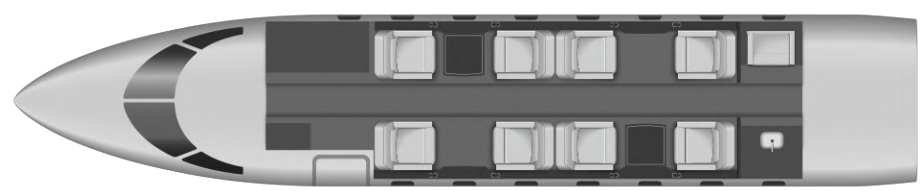

 | CITATION SOVEREIGN
  | 8
 DOMESTIC | 

Tail	N369FG
Year	2008
Interior Remodel Year	2020
Exterior Remodel Year	2020
Baggage Space Ft ³	35
Range NM	3010
Air Speed KT	420
Base Airport	KVNY
Base State	CA
Cabin Height	5' 7"
Cabin Width	5' 5"
Cabin Length	25' 3"
Aircraft Type	Super Mid

INTERIOR AMENITIES

- ★ Powerful and reliable business jet, capable of carrying up to 8 passengers in comfort
- ★ Latest in avionics and autopilot technology, ensuring a safe and efficient flight
- ★ Equipped with a state-of-the-art cabin management system, providing users with a range of entertainment and connectivity options
- ★ An impressive range of up to 3,000 nautical miles, allowing users to fly to their destination quickly and conveniently