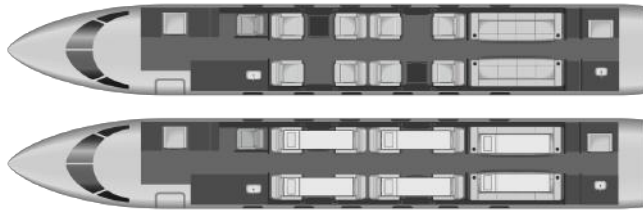

 | GULFSTREAM V

 | 16

WORLDWIDE | 

Tail	N416RJ
Year	1999
Interior Remodel Year	2018
Exterior Remodel Year	2004
Baggage Space Ft ³ Range	226
NM	6674
Air Speed KT	450
Base Airport	KPBI
Base State	FL
Cabin Height	6'1"
Cabin Width	7'3"
Cabin Length	50'10"
Aircraft Type	Heavy

INTERIOR AMENITIES

- ★ Offers an unrivaled combination of comfort, luxury, and convenience for those passengers seeking a one-of-a-kind experience. Berthing for 6 passengers
- ★ The Gulfstream V flies at higher altitudes than other jets, providing a smoother and more comfortable ride
- ★ Fully equipped galley, spacious bathroom, and advanced entertainment systems
- ★ Advanced avionics and safety features make the Gulfstream V is one of the safest private jets in the world