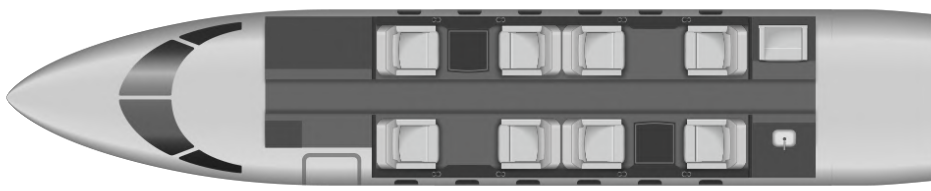

 CITATION X

 | 8

DOMESTIC | 

Tail	N527NP
Year	2004
Interior Remodel Year	2019
Exterior Remodel Year	2017
Baggage Space Ft ³	82
Range NM	3463
Air Speed KT	525
Base Airport	KPBI
Base State	FL
Cabin Height	5'8"
Cabin Width	5'6"
Cabin Length	23'11"
Aircraft Type	Super Mid

INTERIOR AMENITIES

- ★ Seats 8 passengers in an abundance of luxury and comfort, with spacious and well-appointed cabins with comfortable seating
- ★ Equipped with GoGo wifi system, providing passengers with fast and reliable internet access throughout their flight.
- ★ With a range of up to 3,400 nautical miles, the Citation X can travel just about anywhere in the world
- ★ One of the best safety records in the industry, with advanced avionics and safety features that ensure passengers are safe