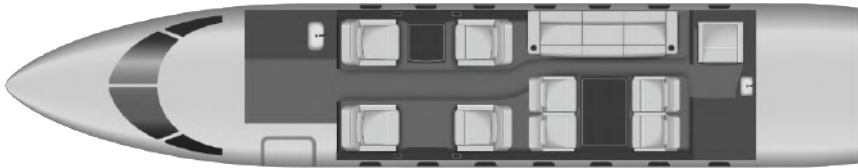

 | GULFSTREAM G200

 | 10

DOMESTIC | 

Tail	N54CM
Year	2001
Interior Remodel Year	2019
Exterior Remodel Year	2019
Baggage Space Ft <sup>3</sup>	125
Range NM	3000
Air Speed KT	470
Base Airport	PBI
Base State	FL
Cabin Height	6' 3"
Cabin Width	7' 2"
Cabin Length	24' 4"
Aircraft Type	Super Mid

## INTERIOR AMENITIES

- ★ Indulge in the ultimate luxury of complimentary high-speed domestic Wi-Fi with Gogo L5 on board
- ★ Offers a spacious luxurious cabin with comfortable seating for up to 8 passengers
- ★ Experience the height of luxury with in-flight entertainment and savor gourmet delights prepared in the fully-equipped state-of-the-art galley
- ★ Embark on non-stop lavish journeys to the world's most exclusive destinations with a range of up to 3000 nautical miles