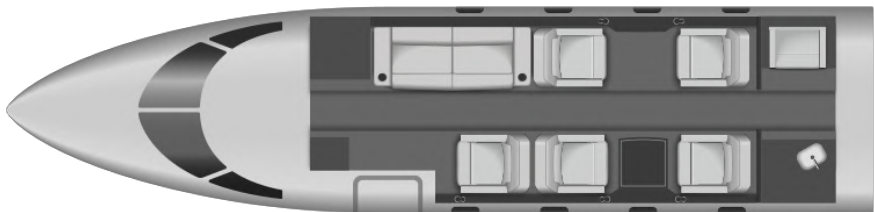

 | BOMBARDIER LR-60
  | 7
 DOMESTIC | 

Tail	N60GF
Year	1997
Interior Remodel Year	2008
Exterior Remodel Year	2008
Baggage Space Ft <sup>3</sup>	24
Range NM	2658
Air Speed KT	436
Base Airport	KOPF
Base State	FL
Cabin Height	5'9"
Cabin Width	5'11"
Cabin Length	17'8"
Aircraft Type	Midsize

**INTERIOR AMENITIES**

- ★ GoGo's advanced wifi system, providing passengers with fast and reliable internet access throughout their flight.
- ★ Ample storage space for luggage, golf clubs, and other equipment, ensuring that passengers can bring everything they need
- ★ Luxurious interior with plush leather seats, elegant wood paneling, and high-quality finishes that provide a refined atmosphere
- ★ Spacious cabin capable of carrying up to 7 passengers in comfort