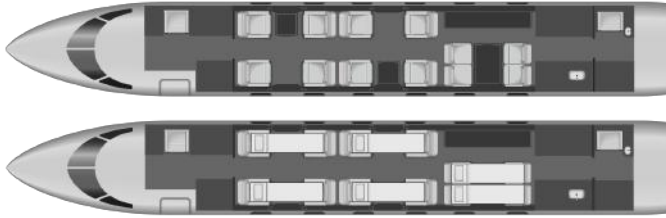

 | GULFSTREAM IVSP

 | 12

DOMESTIC | 

Tail	N624GJ
Year	1995
Interior Remodel Year	2011
Exterior Remodel Year	2011
Baggage Space Ft <sup>3</sup>	169
Range NM	4353
Air Speed KT	464
Base Airport	KILG
Base State	DE
Cabin Height	6'2"
Cabin Width	7'3"
Cabin Length	45'1"
Aircraft Type	Heavy

## INTERIOR AMENITIES

- ★ Equipped with a Magnastar Phone system
- ★ Airshow 400 High Definition Monitors
- ★ With 13 executive seats it has a range of 4353 NM
- ★ Full service galley and a dedicated flight attendant