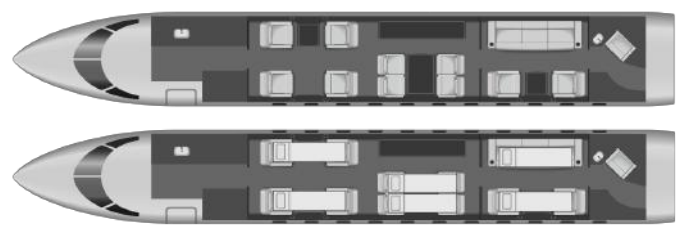

 | EMBRAER LEGACY 600 |
  | 13 |
 DOMESTIC |
 

Tail	N728PH
Year	2007
Interior Remodel Year	2022
Exterior Remodel Year	2007
Baggage Space Ft ³	240
Range NM	3468
Air Speed KT	436
Base Airport	KFRG
Base State	NY
Cabin Height	6'0"
Cabin Width	6'11"
Cabin Length	49'10"
Aircraft Type	Heavy