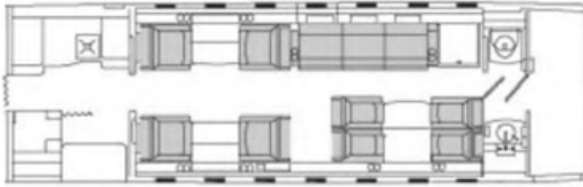

# ALERION AVIATION

 | GULFSTREAM G200

 | 9

DOMESTIC | 

Tail	N916GB
Year	2002
Interior Remodel Year	2021
Exterior Remodel Year	2016
Baggage Space Ft <sup>3</sup>	125
Range NM	3000
Air Speed KT	470
Base Airport	PBI
Base State	FL
Cabin Height	6' 3"
Cabin Width	7' 2"
Cabin Length	24' 4"
Aircraft Type	Super Mid

## INTERIOR AMENITIES

- ★ Indulge in the ultimate luxury of complimentary high-speed domestic Wi-Fi with Gogo L5 on board
- ★ Offers a spacious luxurious cabin with comfortable seating for up to 9 passengers
- ★ Experience the height of luxury with in-flight entertainment and savor gourmet delights prepared in the fully-equipped state-of-the-art galley
- ★ Embark on non-stop lavish journeys to the world's most exclusive destinations with a range of up to 3000 nautical miles