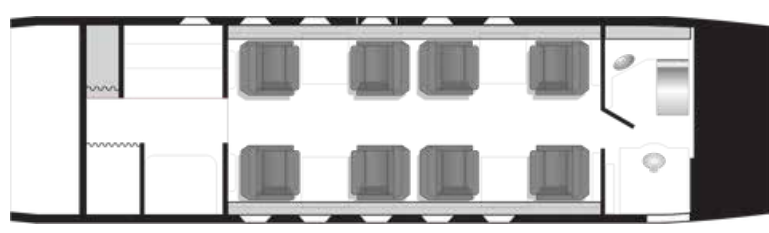

 | CHALLENGER 300

 | 8

DOMESTIC | 

Tail	N310VZ
Year	2012
Interior Remodel Year	2024
Exterior Remodel Year	2012
Baggage Space Ft ³	106
Range NM	3200
Air Speed KT	460
Base Airport	KOPF
Base State	FL
Cabin Height	6' 1"
Cabin Width	7' 2"
Cabin Length	28' 7"
Aircraft Type	Super Mid

INTERIOR AMENITIES

- ★ The Challenger 300 can travel up to 3,200 nautical miles, making it one of the longest-range private jets available
- ★ Large and roomy cabin offers passengers more than enough room for working or relaxing on non-stop coast-to-coast trips
- ★ GoGo Avance L5 WiFi Internet Service
- ★ Passengers have plenty of room to stretch their legs in the double club-four seating arrangement