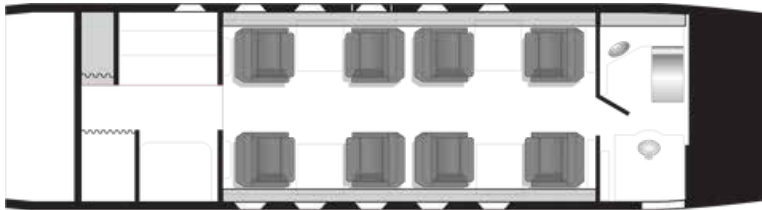

 | CHALLENGER 300

 | 8

DOMESTIC | 

Tail	N310VZ
Year	2012
Interior Remodel Year	2024
Exterior Remodel Year	2012
Baggage Space Ft ³	106
Range NM	3200
Air Speed KT	460
Base Airport	KOPF
Base State	FL
Cabin Height	6' 1"
Cabin Width	7' 2"
Cabin Length	28' 7"
Aircraft Type	Super Mid

INTERIOR AMENITIES

- ★ The Challenger 300 can travel up to 3,200 nautical miles, making it one of the longest-range private jets available
- ★ Large and roomy cabin offers passengers more than enough room for working or relaxing on non-stop coast-to-coast trips
- ★ GoGo Avance L5 WiFi Internet Service
- ★ Passengers have plenty of room to stretch their legs in the double club-four seating arrangement