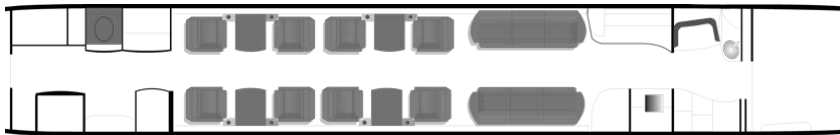

# ALERION AVIATION

 | GULFSTREAM V

 | 16

WORLDWIDE | 

Tail	N416RJ
Year	1999
Interior Remodel Year	2018
Exterior Remodel Year	2004
Baggage Space Ft <sup>3</sup>	226
Range NM	6674
Air Speed KT	450
Base Airport	KPBI
Base State	FL
Cabin Height	6'1"
Cabin Width	7'3"
Cabin Length	50'10"
Aircraft Type	Heavy