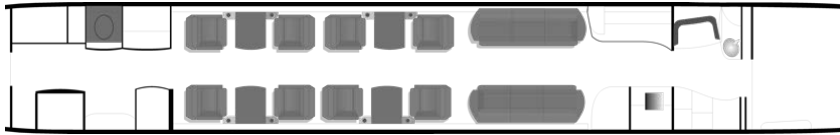

ALERION AVIATION

 | GULFSTREAM V

 | 16

WORLDWIDE | 

Tail	N416RJ
Year	1999
Interior Remodel Year	2018
Exterior Remodel Year	2004
Baggage Space Ft ³	226
Range NM	6674
Air Speed KT	450
Base Airport	KPBI
Base State	FL
Cabin Height	6'1"
Cabin Width	7'3"
Cabin Length	50'10"
Aircraft Type	Heavy