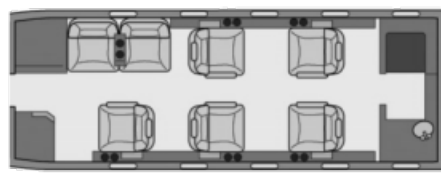

 | BOMBARDIER LR-60

 | 7

DOMESTIC | 

Tail	N60GF
Year	1997
Interior Remodel Year	2008
Exterior Remodel Year	2008
Baggage Space Ft ³	24
Range NM	2658
Air Speed KT	436
Base Airport	KOPF
Base State	FL
Cabin Height	5'9"
Cabin Width	5'11"
Cabin Length	17'8"
Aircraft Type	Midsize

INTERIOR AMENITIES

- ★ GoGo's advanced wifi system, providing passengers with fast and reliable internet access throughout their flight.
- ★ Ample storage space for luggage, golf clubs, and other equipment, ensuring that passengers can bring everything they need
- ★ Luxurious interior with plush leather seats, elegant wood paneling, and high-quality finishes that provide a refined atmosphere
- ★ Spacious cabin capable of carrying up to 7 passengers in comfort