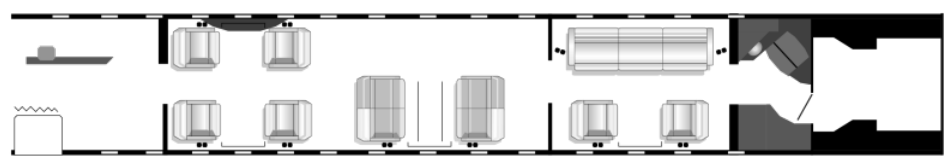

 | EMBRAER LEGACY 600 |
  | 13 |
 DOMESTIC |
 

Tail	N728PH
Year	2007
Interior Remodel Year	2022
Exterior Remodel Year	2007
Baggage Space Ft ³	240
Range NM	3468
Air Speed KT	436
Base Airport	KFRG
Base State	NY
Cabin Height	6'0"
Cabin Width	6'11"
Cabin Length	49'10"
Aircraft Type	Heavy