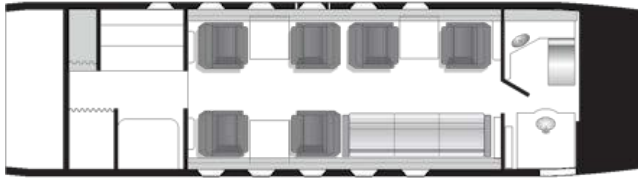

ALERION
AVIATION

 | **GULFSTREAM G200**

 | **9**

DOMESTIC | 

Tail	N902MM
Year	2003
Interior Remodel Year	2024
Exterior Remodel Year	2024
Baggage Space Ft ³	125
Range NM	3000
Air Speed KT	470
Base Airport	PBI
Base State	FL
Cabin Height	6' 3"
Cabin Width	7' 2"
Cabin Length	24' 4"
Aircraft Type	Super Mid

INTERIOR AMENITIES

- ★ Indulge in the ultimate luxury of complimentary high-speed domestic Wi-Fi with Gogo L5 on board
- ★ Offers a spacious luxurious cabin with comfortable seating for up to 9 passengers
- ★ Experience the height of luxury with in-flight entertainment and savor gourmet delights prepared in the fully-equipped state-of-the-art galley
- ★ Embark on non-stop lavish journeys to the world's most exclusive destinations with a range of up to 3000 nautical miles