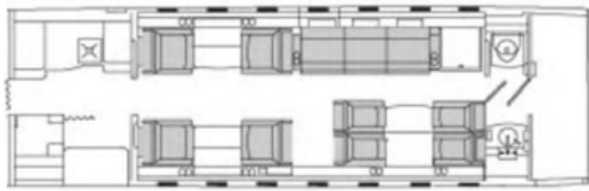

 | GULFSTREAM G200
  | 9
 DOMESTIC | 

Tail	N916GB
Year	2002
Interior Remodel Year	2021
Exterior Remodel Year	2016
Baggage Space Ft ³	125
Range NM	3000
Air Speed KT	470
Base Airport	PBI
Base State	FL
Cabin Height	6' 3"
Cabin Width	7' 2"
Cabin Length	24' 4"
Aircraft Type	Super Mid

INTERIOR AMENITIES

- ★ Indulge in the ultimate luxury of complimentary high-speed domestic Wi-Fi with Gogo L5 on board
- ★ Offers a spacious luxurious cabin with comfortable seating for up to 9 passengers
- ★ Experience the height of luxury with in-flight entertainment and savor gourmet delights prepared in the fully-equipped state-of-the-art galley
- ★ Embark on non-stop lavish journeys to the world's most exclusive destinations with a range of up to 3000 nautical miles